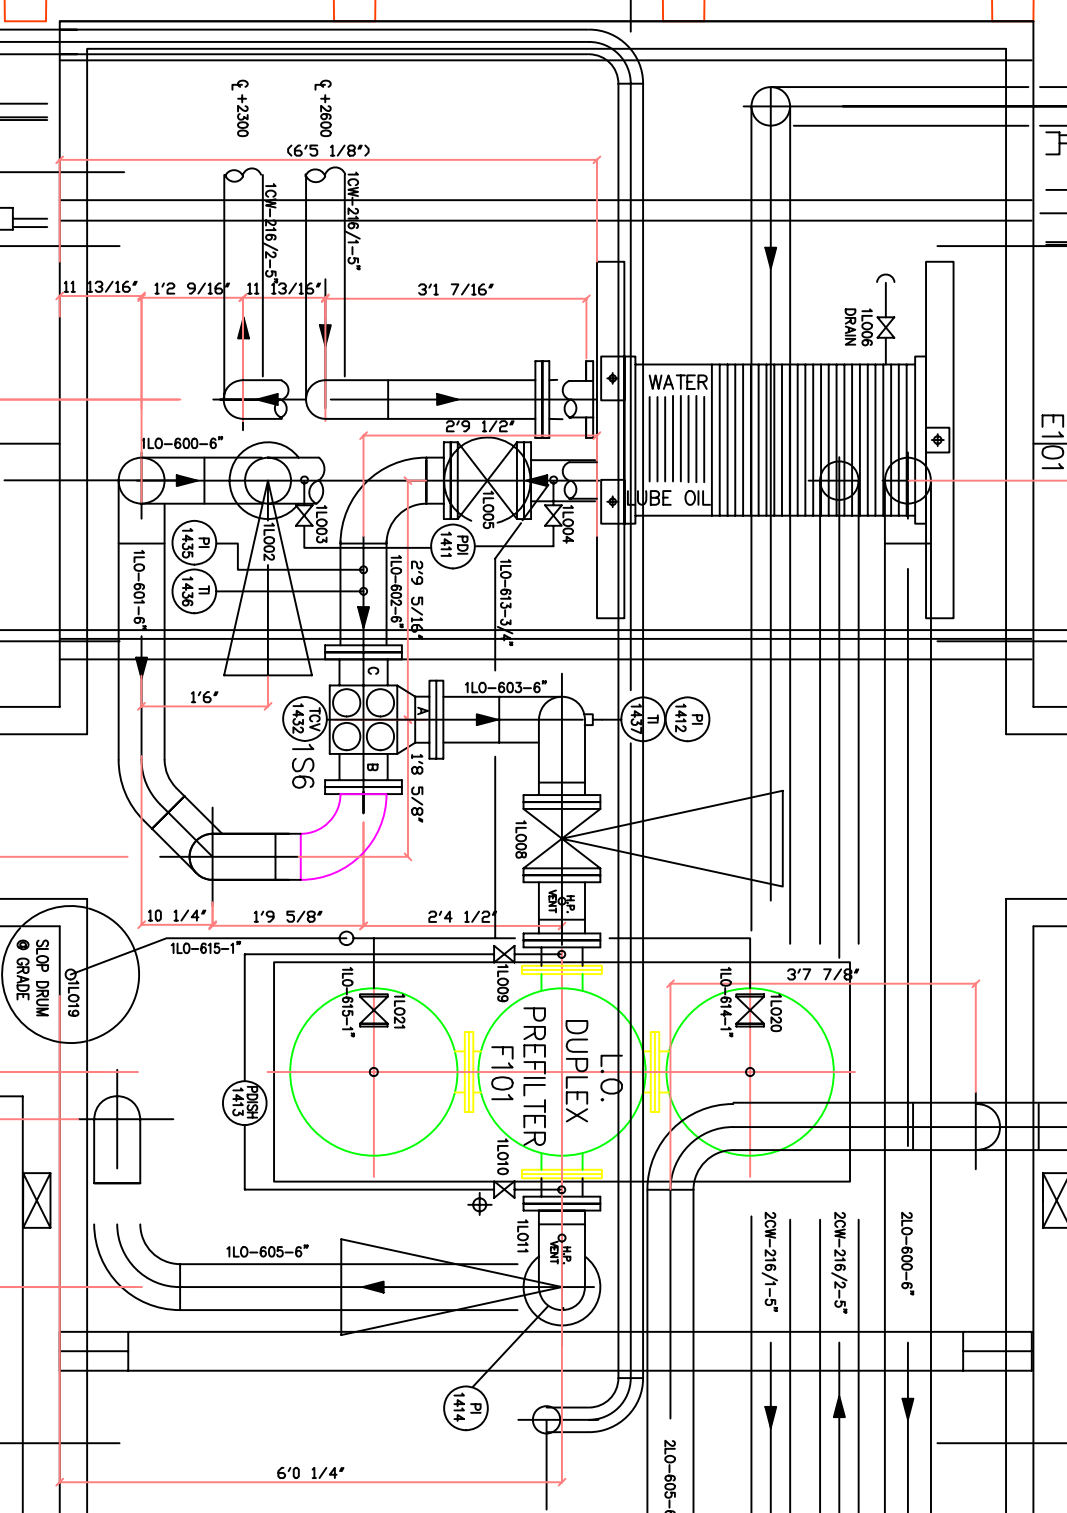

ENG. No. 1
OILING WATER
PUMP
P213

DRAIN FROM MEZZ.

ENG. No. 1
OILING WATER
PUMP
P112

GENSET 1

N FROM MEZZ. FLOOR

±0.00

±0.00