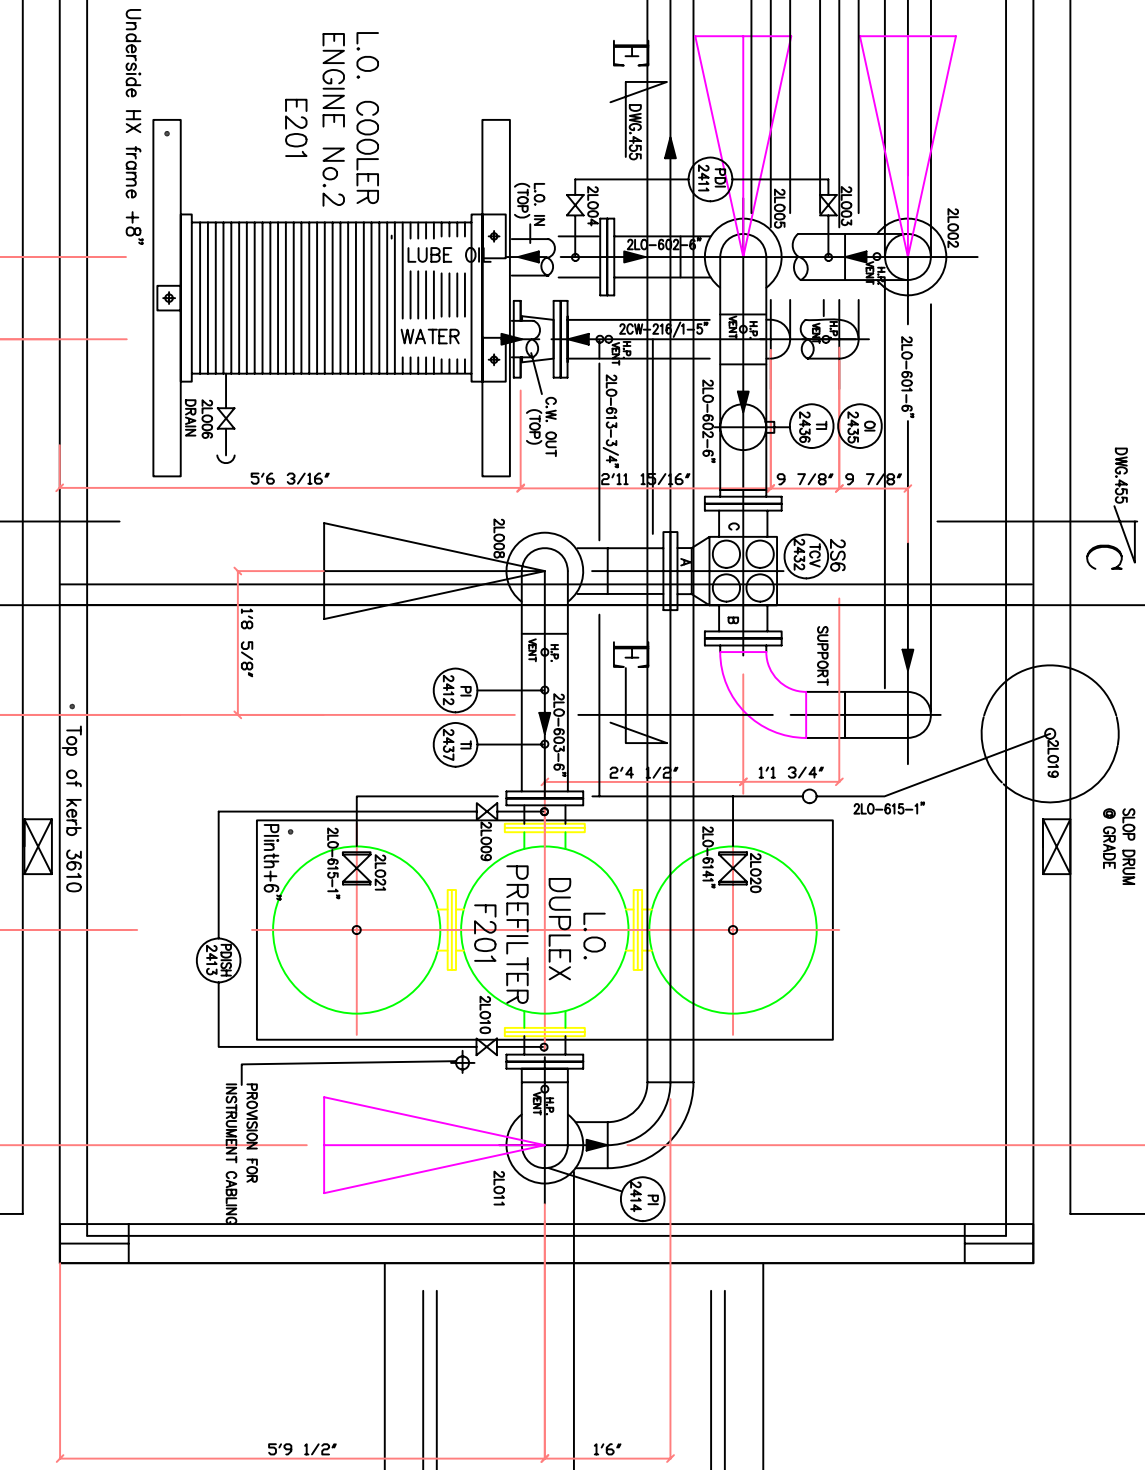

ENG. No. 1
OILING WATER
PUMP
P213

DRAIN FROM MEZZ.

ENG. No. 1
OILING WATER
PUMP
P112

GENSET 1

N FROM MEZZ. FLOOR

±0.00

±0.00