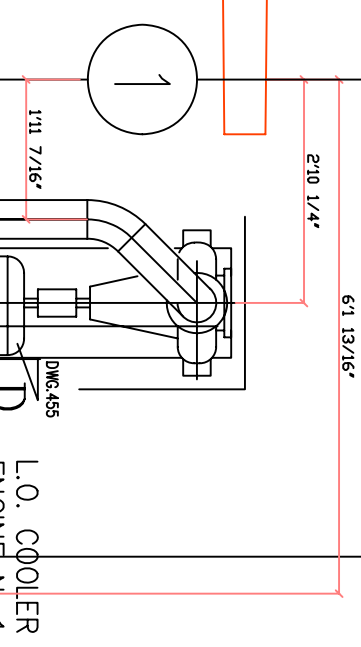

ENG. No. 1
OILING WATER
PUMP
P213

DRAIN FROM MEZZ.

ENG. No. 1
OILING WATER
PUMP
P112

GENSET 1

N FROM MEZZ. FLOOR

±0.00

±0.00